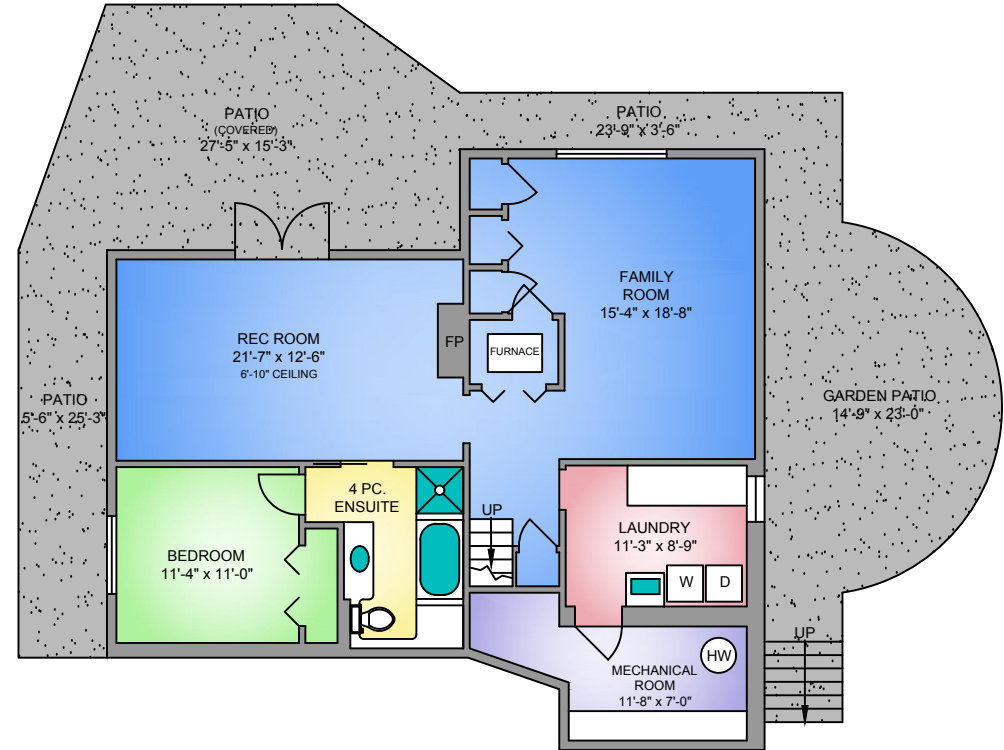

MAIN FLOOR
1412 SQ. FT.

LOWER FLOOR
1231 SQ. FT.

NORTH

160 ONTARIO PLACE SEPTEMBER 19, 2018				
PREPARED FOR THE EXCLUSIVE USE OF TOM NAVRATIL PLANS MAY NOT BE 100% ACCURATE, IF CRITICAL BUYER TO VERIFY.				
FLOOR	AREA (SQ. FT.)			
	FINISHED	WORKSHOP	GARAGE	DECK / PATIO
MAIN	1412	816	519	485
LOWER	1231	-	-	899
TOTAL	2643	816	519	1384